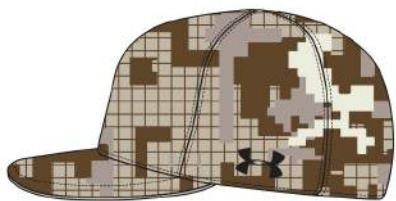

1285141 FLAT BILL CAP- DIGI CAMOU

- Ⓢ Fabric Content: 100% Polyester
- Ⓢ UA Logo Placement: Left Side Panel
- Ⓢ Colors Available: Digital Camou Print
- Ⓢ ETA: February 2016

SIZE: S/M, L/XL

MSRP $24.99